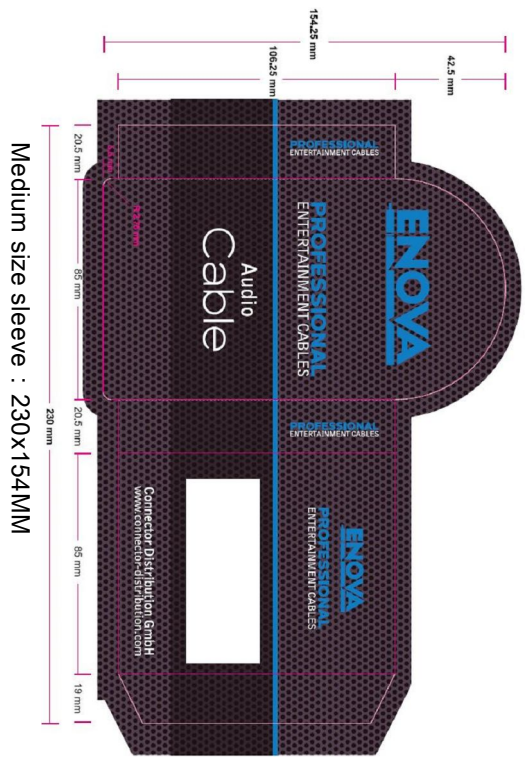

1	REVISIONS	
2	DESCRIPTION \ PER REQUEST \ DATE	
V	OPEN	Open drawings to customers

ENOVA - PROFESSIONAL GUITAR CABLE

CABLE NO.: AD-1-BULK-100

ERP link	Part No.
	EC-A1-PLMM2-5
	EC-A1-PLMM2-6
	EC-A1-PLMM2-7
	EC-A1-PLMM2-10

DIMENSIONS ARE IN MILLIMETERS		APPROVED	DATE
UNLESS OTHERWISE SPECIFIED TOLERANCES		CHECKED	DATE
ANGLES = ±5°		DRAWN	DATE
UP TO 6 = ±0.2		HAONANHU	2019-8-21
6-40 = ±0.4		FILE NO.	
40-120 = ±0.6		ERP LINK:	
120-315 = ±1		SCALE	1/1.5
ABOVE 315 = ±1.6			

Connector Distribution GmbH

2* 6.3mm MONO PHONE PLUG
CABLE ASSEMBLY (L=5M/6M/7M/10M)

NO.	DESCRIPTION	MATERIAL	FINISH	Q'TY	DRAWING NO.
2	CABLE	BLACK		1	AD-1-BULK-100
1	PHONE PLUG	Electro-coating black		2	PL22MB

THIRD_ANGLE	SCALE	1/1.5	
ERP LINK:			
PART NO.	EC-A1-PLMM2-5	REV.	A1