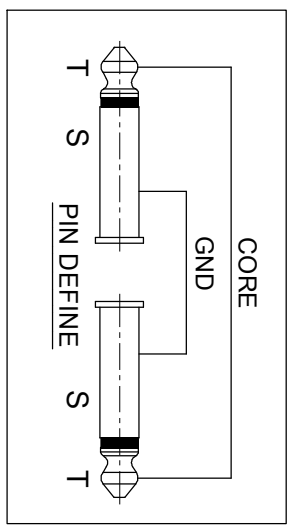

1	REVISIONS	
2	DESCRIPTION \ PER REQUEST \ DATE	
V	OPEN	Open drawings to customers

ENOVA - PROFESSIONAL GUITAR CABLE

CABLE NO.: AD-1-BULK-100

ERP link	Part No.
	EC-A1-PLMM2-5
	EC-A1-PLMM2-6
	EC-A1-PLMM2-7
	EC-A1-PLMM2-10

DIMENSIONS ARE IN MILLIMETERS		APPROVED	DATE
UNLESS OTHERWISE SPECIFIED TOLERANCES		CHECKED	DATE
ANGLES = ±5°		DRAWN	DATE
UP TO 6 = ±0.2		HAONANHU	2019-8-21
6-40 = ±0.4		FILE NO.	
40-120 = ±0.6		ERP LINK:	
120-315 = ±1		SCALE	1/1.5
ABOVE 315 = ±1.6			

Connector Distribution GmbH

2* 6.3mm MONO PHONE PLUG
CABLE ASSEMBLY (L=5M/6M/7M/10M)

NO.	DESCRIPTION	MATERIAL	FINISH	Q'TY	DRAWING NO.
2	CABLE	BLACK		1	AD-1-BULK-100
1	PHONE PLUG	Electro-coating black		2	PL22MB