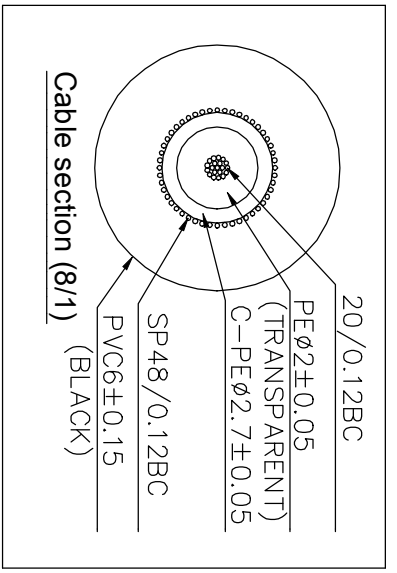

1	REVISIONS	
2	DESCRIPTION \ PER REQUEST \ DATE	
V	OPEN	Open drawings to customers

ENOVA - PROFESSIONAL GUITAR CABLE

CABLE NO.: AD-1-BULK-100

ERP link	Part No.
	EC-A1-PLMM2-5
	EC-A1-PLMM2-6
	EC-A1-PLMM2-7
	EC-A1-PLMM2-10

DIMENSIONS ARE IN MILLIMETERS		APPROVED	DATE
UNLESS OTHERWISE SPECIFIED TOLERANCES		CHECKED	DATE
ANGLES = ±5°		DRAWN	DATE
UP TO 6 = ±0.2		HAONANHU	2019-8-21
6-40 = ±0.4		FILE NO.	
40-120 = ±0.6		ERP LINK:	
120-315 = ±1		SCALE	1/1.5
ABOVE 315 = ±1.6			

Connector Distribution GmbH

2* 6.3mm MONO PHONE PLUG
CABLE ASSEMBLY (L=5M/6M/7M/10M)

NO.	DESCRIPTION	MATERIAL	FINISH	Q'TY	DRAWING NO.
2	CABLE	BLACK		1	AD-1-BULK-100
1	PHONE PLUG	Electro-coating black		2	PL22MB

THIRD_ANGLE	SCALE	1/1.5	
ERP LINK:			
PART NO.	EC-A1-PLMM2-5	REV.	A1