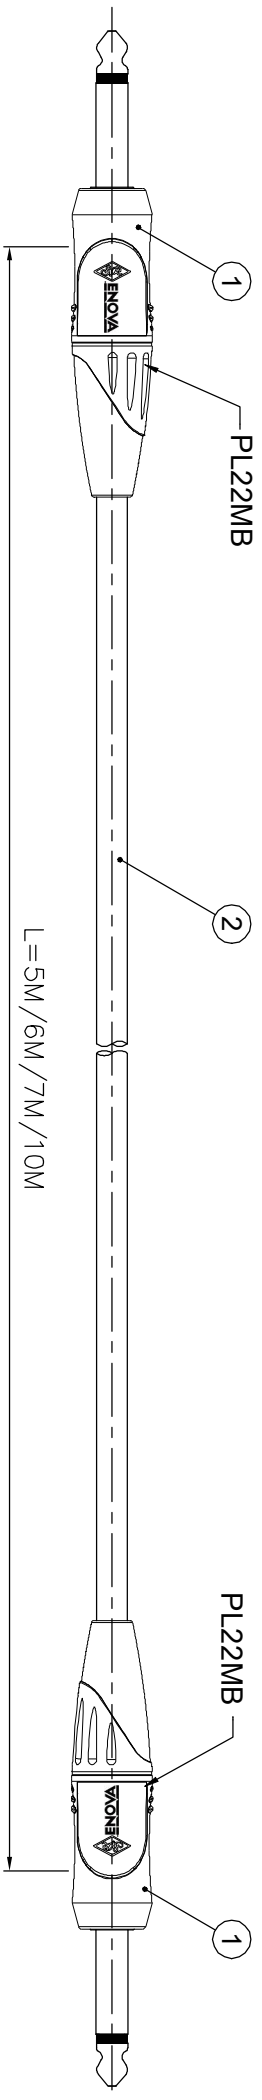

1	REVISIONS	
2	DESCRIPTION \ PER REQUEST \ DATE	
V	OPEN	Open drawings to customers

ENOVA - PROFESSIONAL GUITAR CABLE

CABLE NO.: AD-1-BULK-100

ERP link	Part No.
	EC-A1-PLMM2-5
	EC-A1-PLMM2-6
	EC-A1-PLMM2-7
	EC-A1-PLMM2-10

DIMENSIONS ARE IN MILLIMETERS		APPROVED	DATE
UNLESS OTHERWISE SPECIFIED TOLERANCES		CHECKED	DATE
ANGLES = ±5°		DRAWN	DATE
UP TO 6 = ±0.2		HAONANHU	2019-8-21
6-40 = ±0.4		FILE NO.	
40-120 = ±0.6		ERP LINK:	
120-315 = ±1		SCALE	1/1.5
ABOVE 315 = ±1.6			

Connector Distribution GmbH

2* 6.3mm MONO PHONE PLUG
CABLE ASSEMBLY (L=5M/6M/7M/10M)

NO.	DESCRIPTION	MATERIAL	FINISH	Q'TY	DRAWING NO.
2	CABLE	BLACK		1	AD-1-BULK-100
1	PHONE PLUG	Electro-coating black		2	PL22MB

THIRD_ANGLE	SCALE	1/1.5	
ERP LINK:			
PART NO.	EC-A1-PLMM2-5	REV.	A1